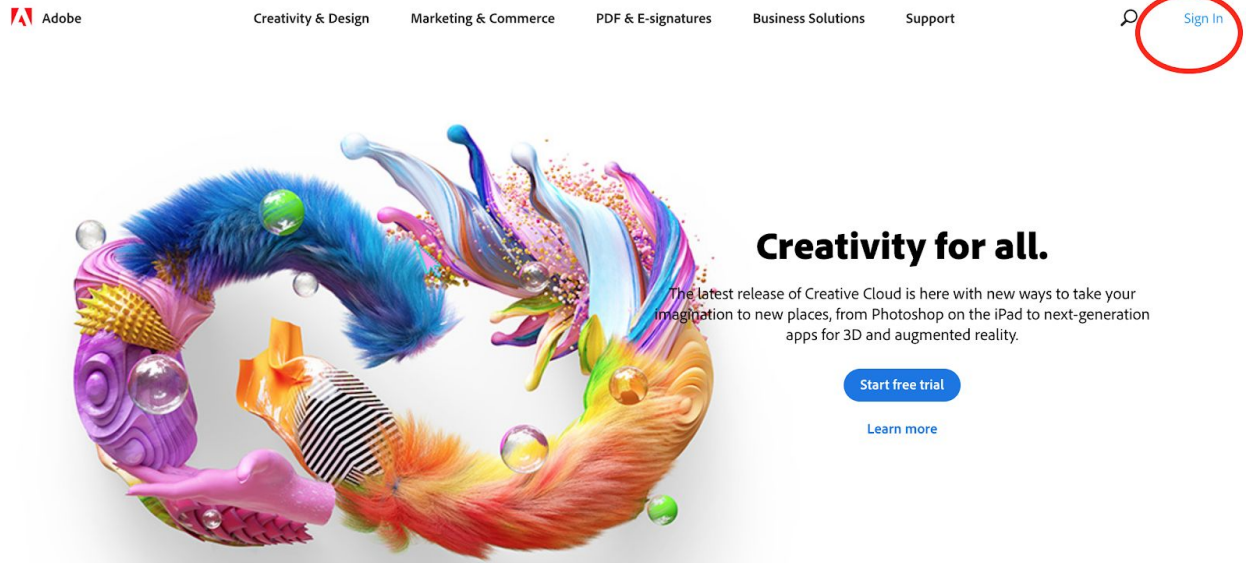

Adobe Creative Cloud 2020 Sign on Instructions:

1. Launch Google Chrome and go to <https://www.adobe.com/> In the upper right hand corner select "Sign In"

2. You will be prompted to sign in using your BVSD email address. Formats are fmlast01@bvsd.org for students and first.last@bvsd.org for staff.