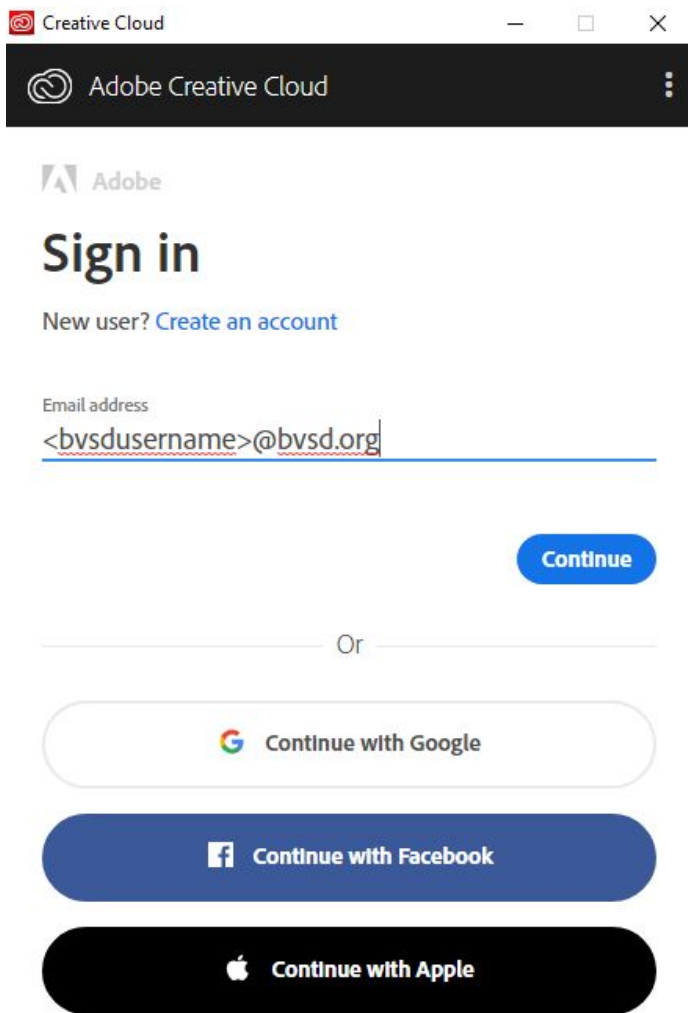

Adobe Creative Cloud 2020 Sign on Instructions:

1. Launch Google Chrome and go to <https://www.adobe.com/> In the upper right hand corner select "Sign In"

2. You will be prompted to sign in using your BVSD email address. Formats are fmlast01@bvsd.org for students and first.last@bvsd.org for staff.