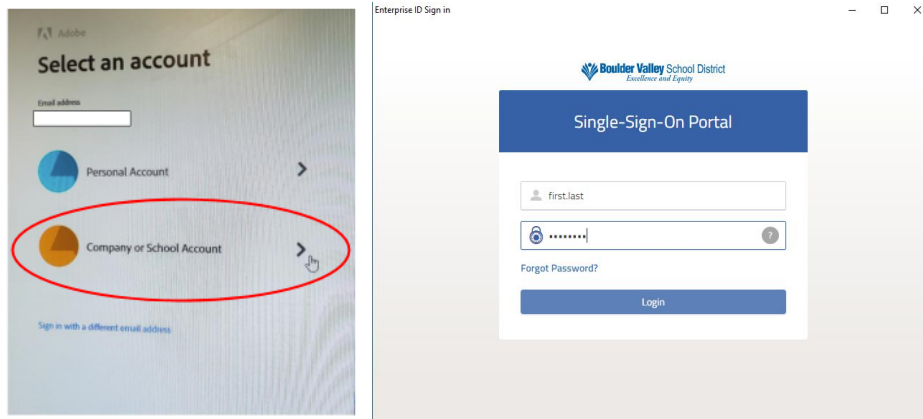

Once you have signed in browse the available apps and select Adobe Photoshop.